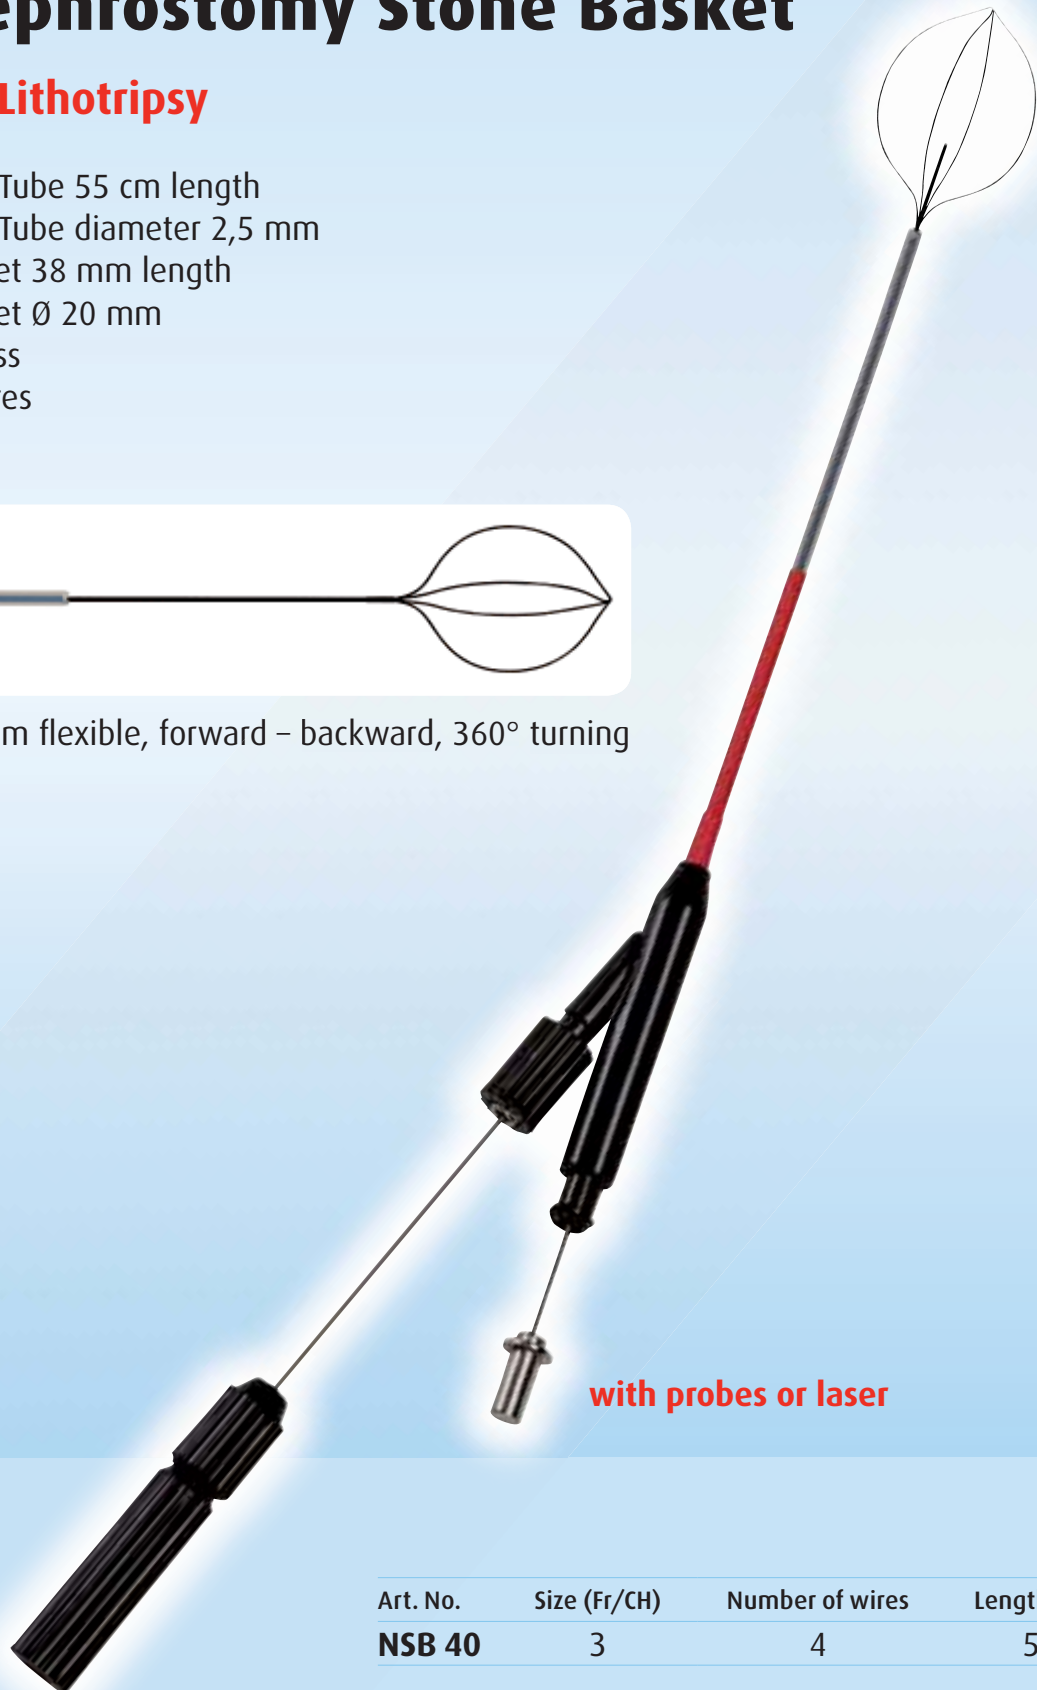

# Nephrostomy Stone Basket

## for Lithotripsy

PTFE Tube 55 cm length  
PTFE Tube diameter 2,5 mm  
Basket 38 mm length  
Basket Ø 20 mm  
Tipless  
4 Wires

55 mm flexible, forward – backward, 360° turning

Art. No.	Size (Fr/CH)	Number of wires	Length (cm)
<b>NSB 40</b>	3	4	55