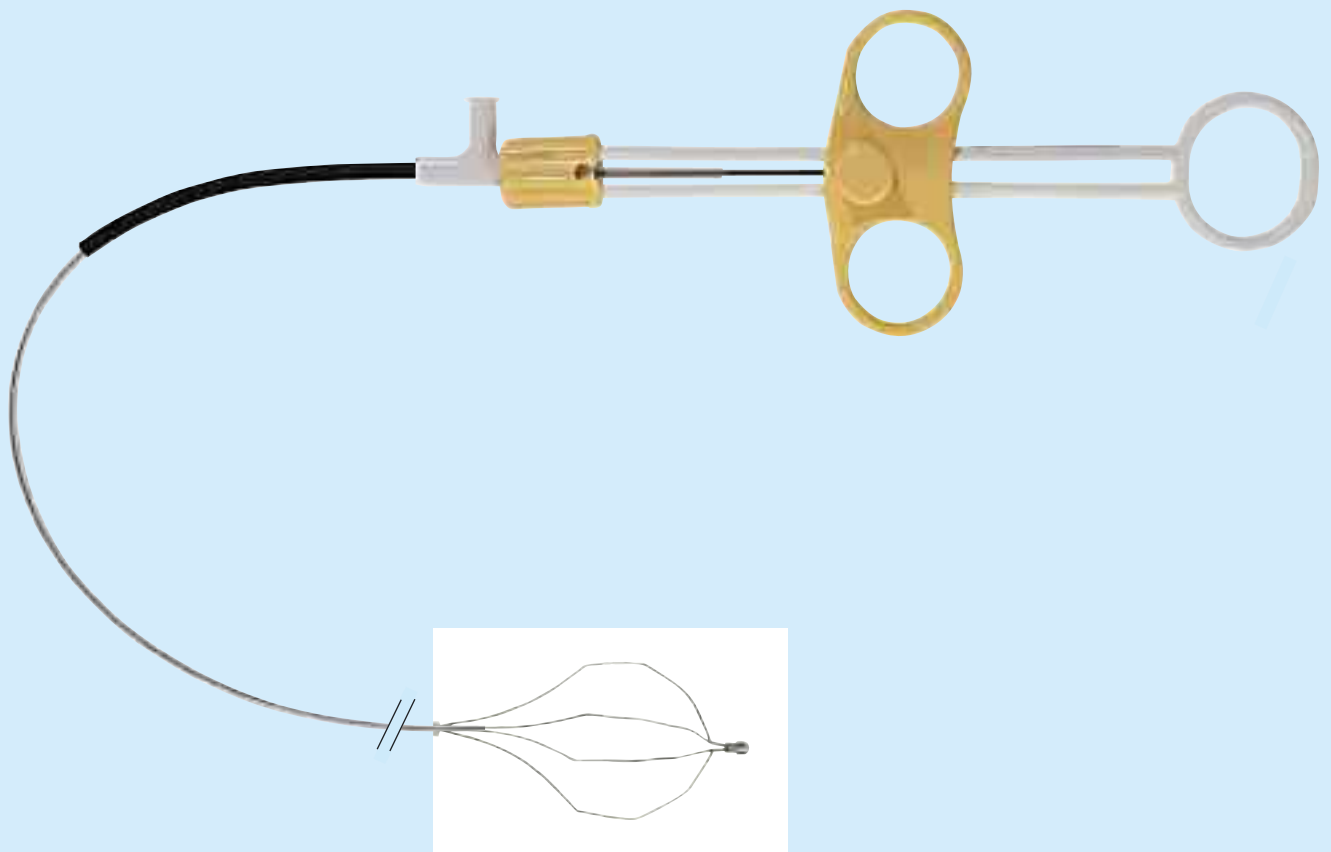

# Retrieval hexagonal Basket for Biliary Stones

**Hexagonal Basket – Multifilament  
Stainless Steel Basket**

**For Lithotripsy**

Art. No.	Basket Ø	Working Length	Sheath Ø	Working Channel Ø
WS-1819GL020	20 mm	190 cm	1.8 mm	2.0 mm
WS-2419GL020	20 mm	190 cm	2.4 mm	2.8 mm
WS-2415GL030	30 mm	150 cm	2.4 mm	2.8 mm