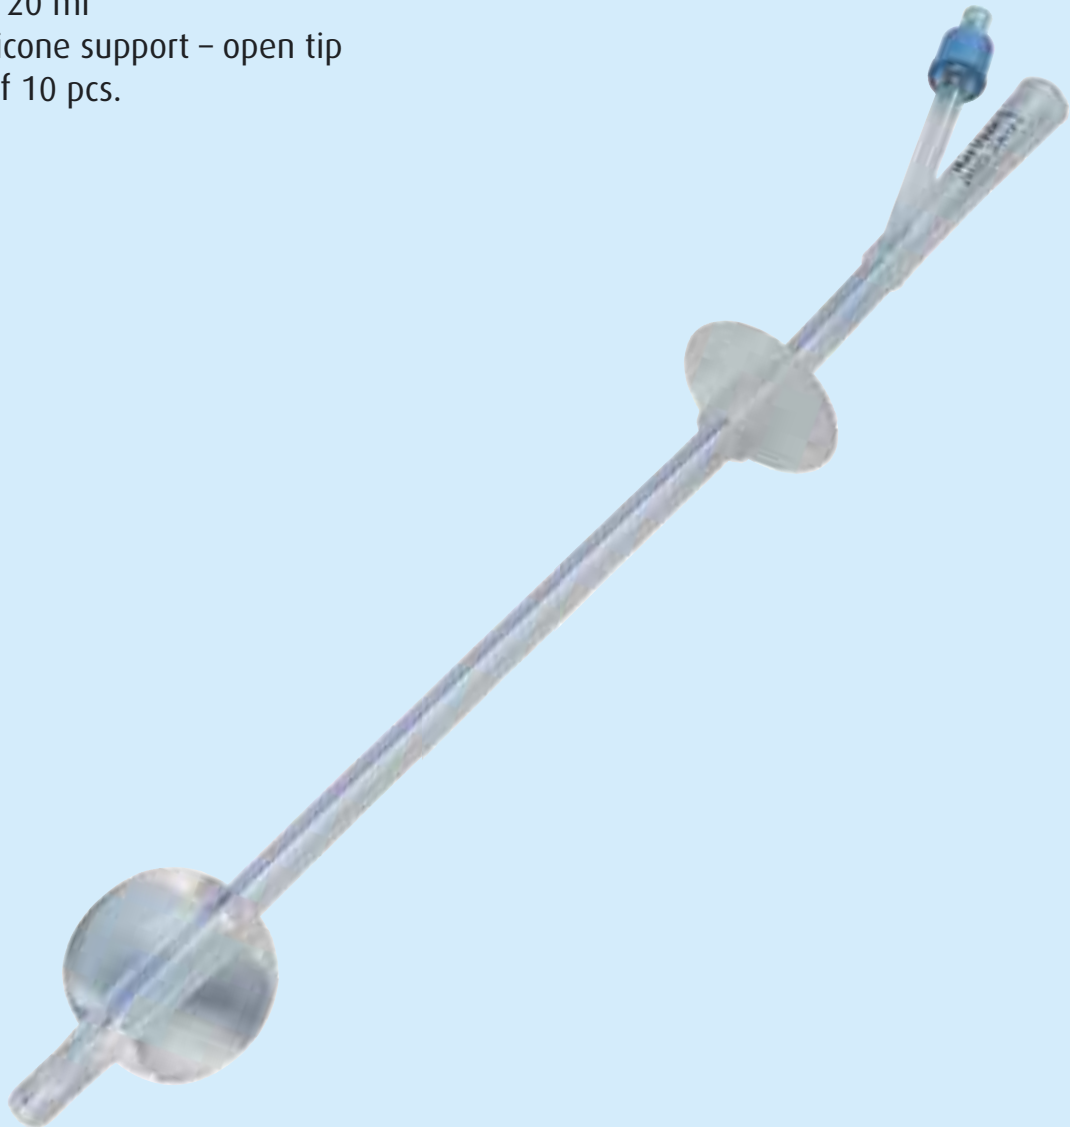

# PEG Exchange Catheter

## for external feeding

100% Silicone Balloon Catheter  
Balloon 20 ml  
With silicone support – open tip  
Boxes of 10 pcs.

Art. No.	Product name	Size	Usable length
REPL-CAT 18	PEG Exchange Catheter	CH 18	19 cm
REPL-CAT 20	PEG Exchange Catheter	CH 20	19 cm
REPL-CAT 22	PEG Exchange Catheter	CH 22	19 cm
REPL-CAT 24	PEG Exchange Catheter	CH 24	19 cm

Silicone ring and catheter plug separately packed